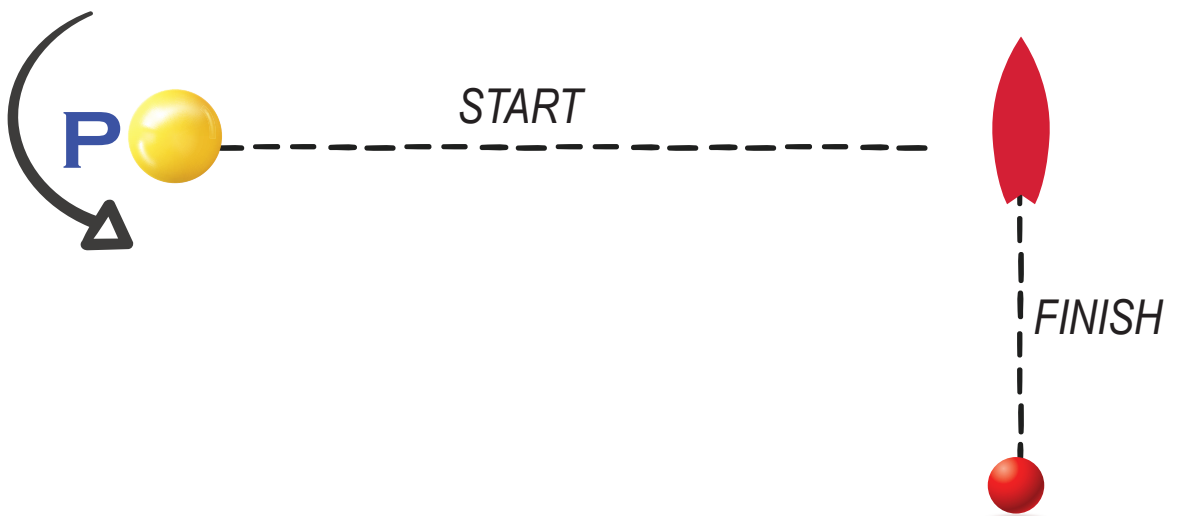

Kite Foil Course Diagram

Wind Direction

Mark Rounding Order
Start - 1 - 2 - 1 - 2 - P - Finish

Start Procedure for Kiteboarding

KiteFoil

Time to Start	Visual Signal	Sound Signal
3 Min	 IKA Flag Displayed	
1 Min	 Preparatory / "I" Flag Displayed	
START	All Flags Removed	