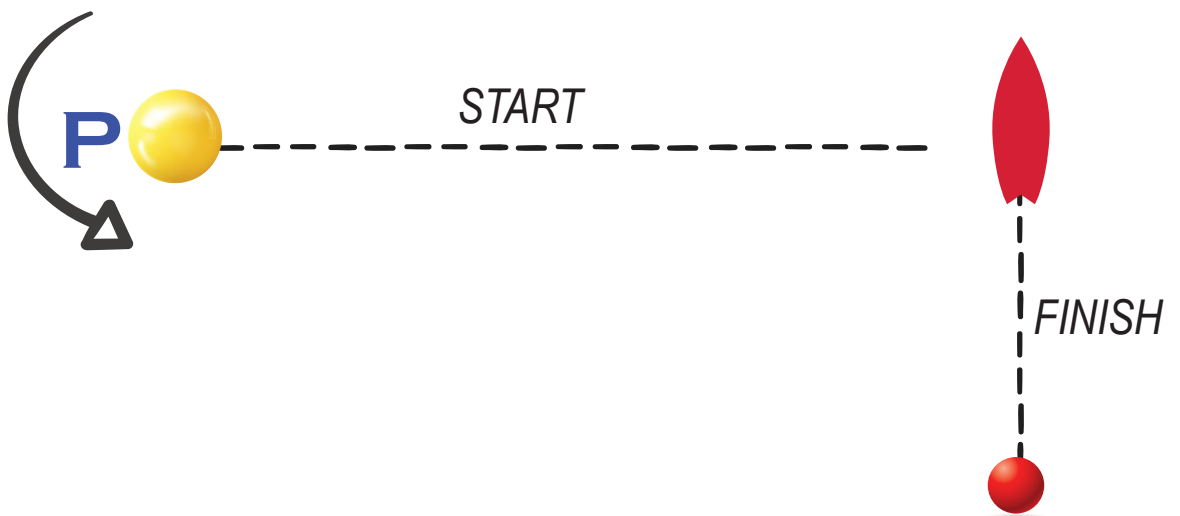

Kite Foil LEI Course Diagram

Wind Direction

Mark Rounding Order
Start - 1 - 2 - P - Finish

Start Procedure for Kiteboarding

KiteFoil LEI - Men

Time to Start	Visual Signal	Sound Signal
3 Min	 LEI Flag Displayed	
1 Min	 Preparatory / "I" Flag Displayed	
START	All Flags Removed	

Start Procedure for Kiteboarding

KiteFoil LEI - Women

Time to Start	Visual Signal	Sound Signal
3 Min	 LEI Flag Displayed	
1 Min	 Preparatory / "I" Flag Displayed	
START	All Flags Removed	